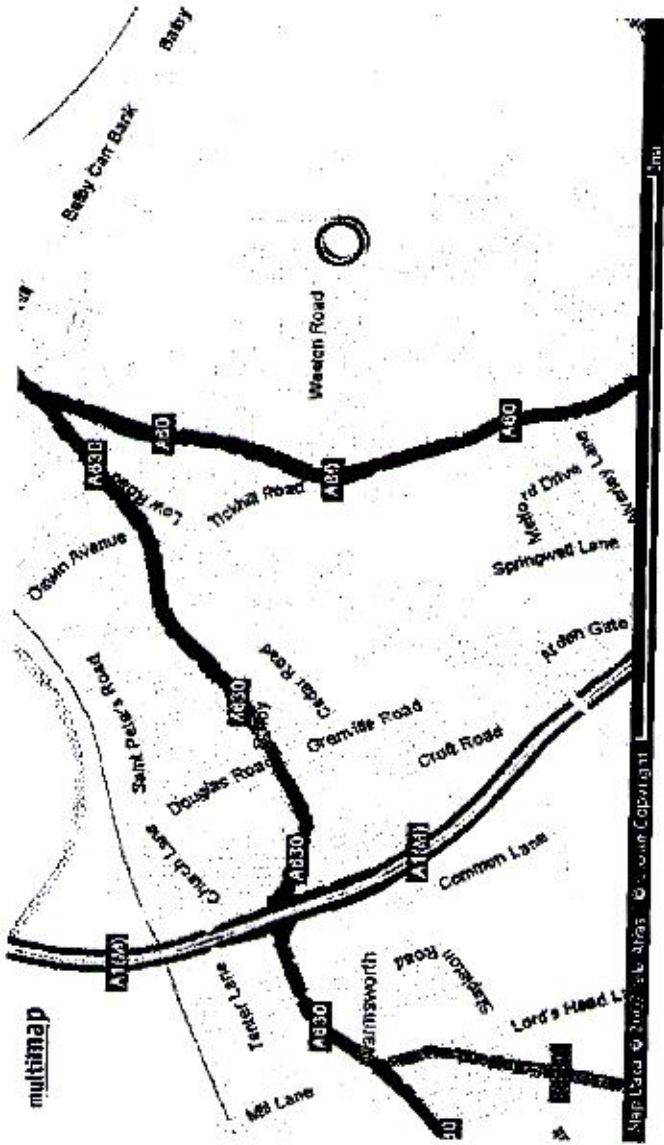

Balby Carr School

From The North: Take the A1(M) southbound. Turn off at Junction 36 taking the 1st exit at the roundabout onto the A630 (signposted Doncaster). Approximately after 1 mile, at the traffic signals, turn right into Cross Street. Then after 0.13 miles bear left onto Ticklehill Road. After 0.27 miles turn left onto Weston Road.

From The South: Take the A1(M) northbound. Turn off at Junction 36 taking the 3rd exit at the roundabout onto the A630 (signposted Doncaster). Then follow as above.

09-10-115

SAT 31st

Doncaster Rovers FC, Balby Carr School, Weston Road,
Balby, Doncaster, DN4 8ND

Keepmoat Stadium

From the A1: Join the M18 eastbound at Junction 35 (signposted Hull). Leave the M18 at Junction 3, taking the first exit (left) at the top of the slip road signed Doncaster A6182. Go straight over at the next two roundabouts. After the 2nd roundabout you will pass a McDonalds. At the next small roundabout turn left and the stadium is on the right.

From the M1: Join the M18 eastbound at Junction 32 (signposted Hull) and as above.

From the East: Turn off the M18 westbound at Junction 3 taking the 2nd exit (right). Then follow as above.

V13 + 155.

Doncaster Rovers FC, Keepmoat Stadium, Stadium Way,
Lakeside, Doncaster, DN4 5JW